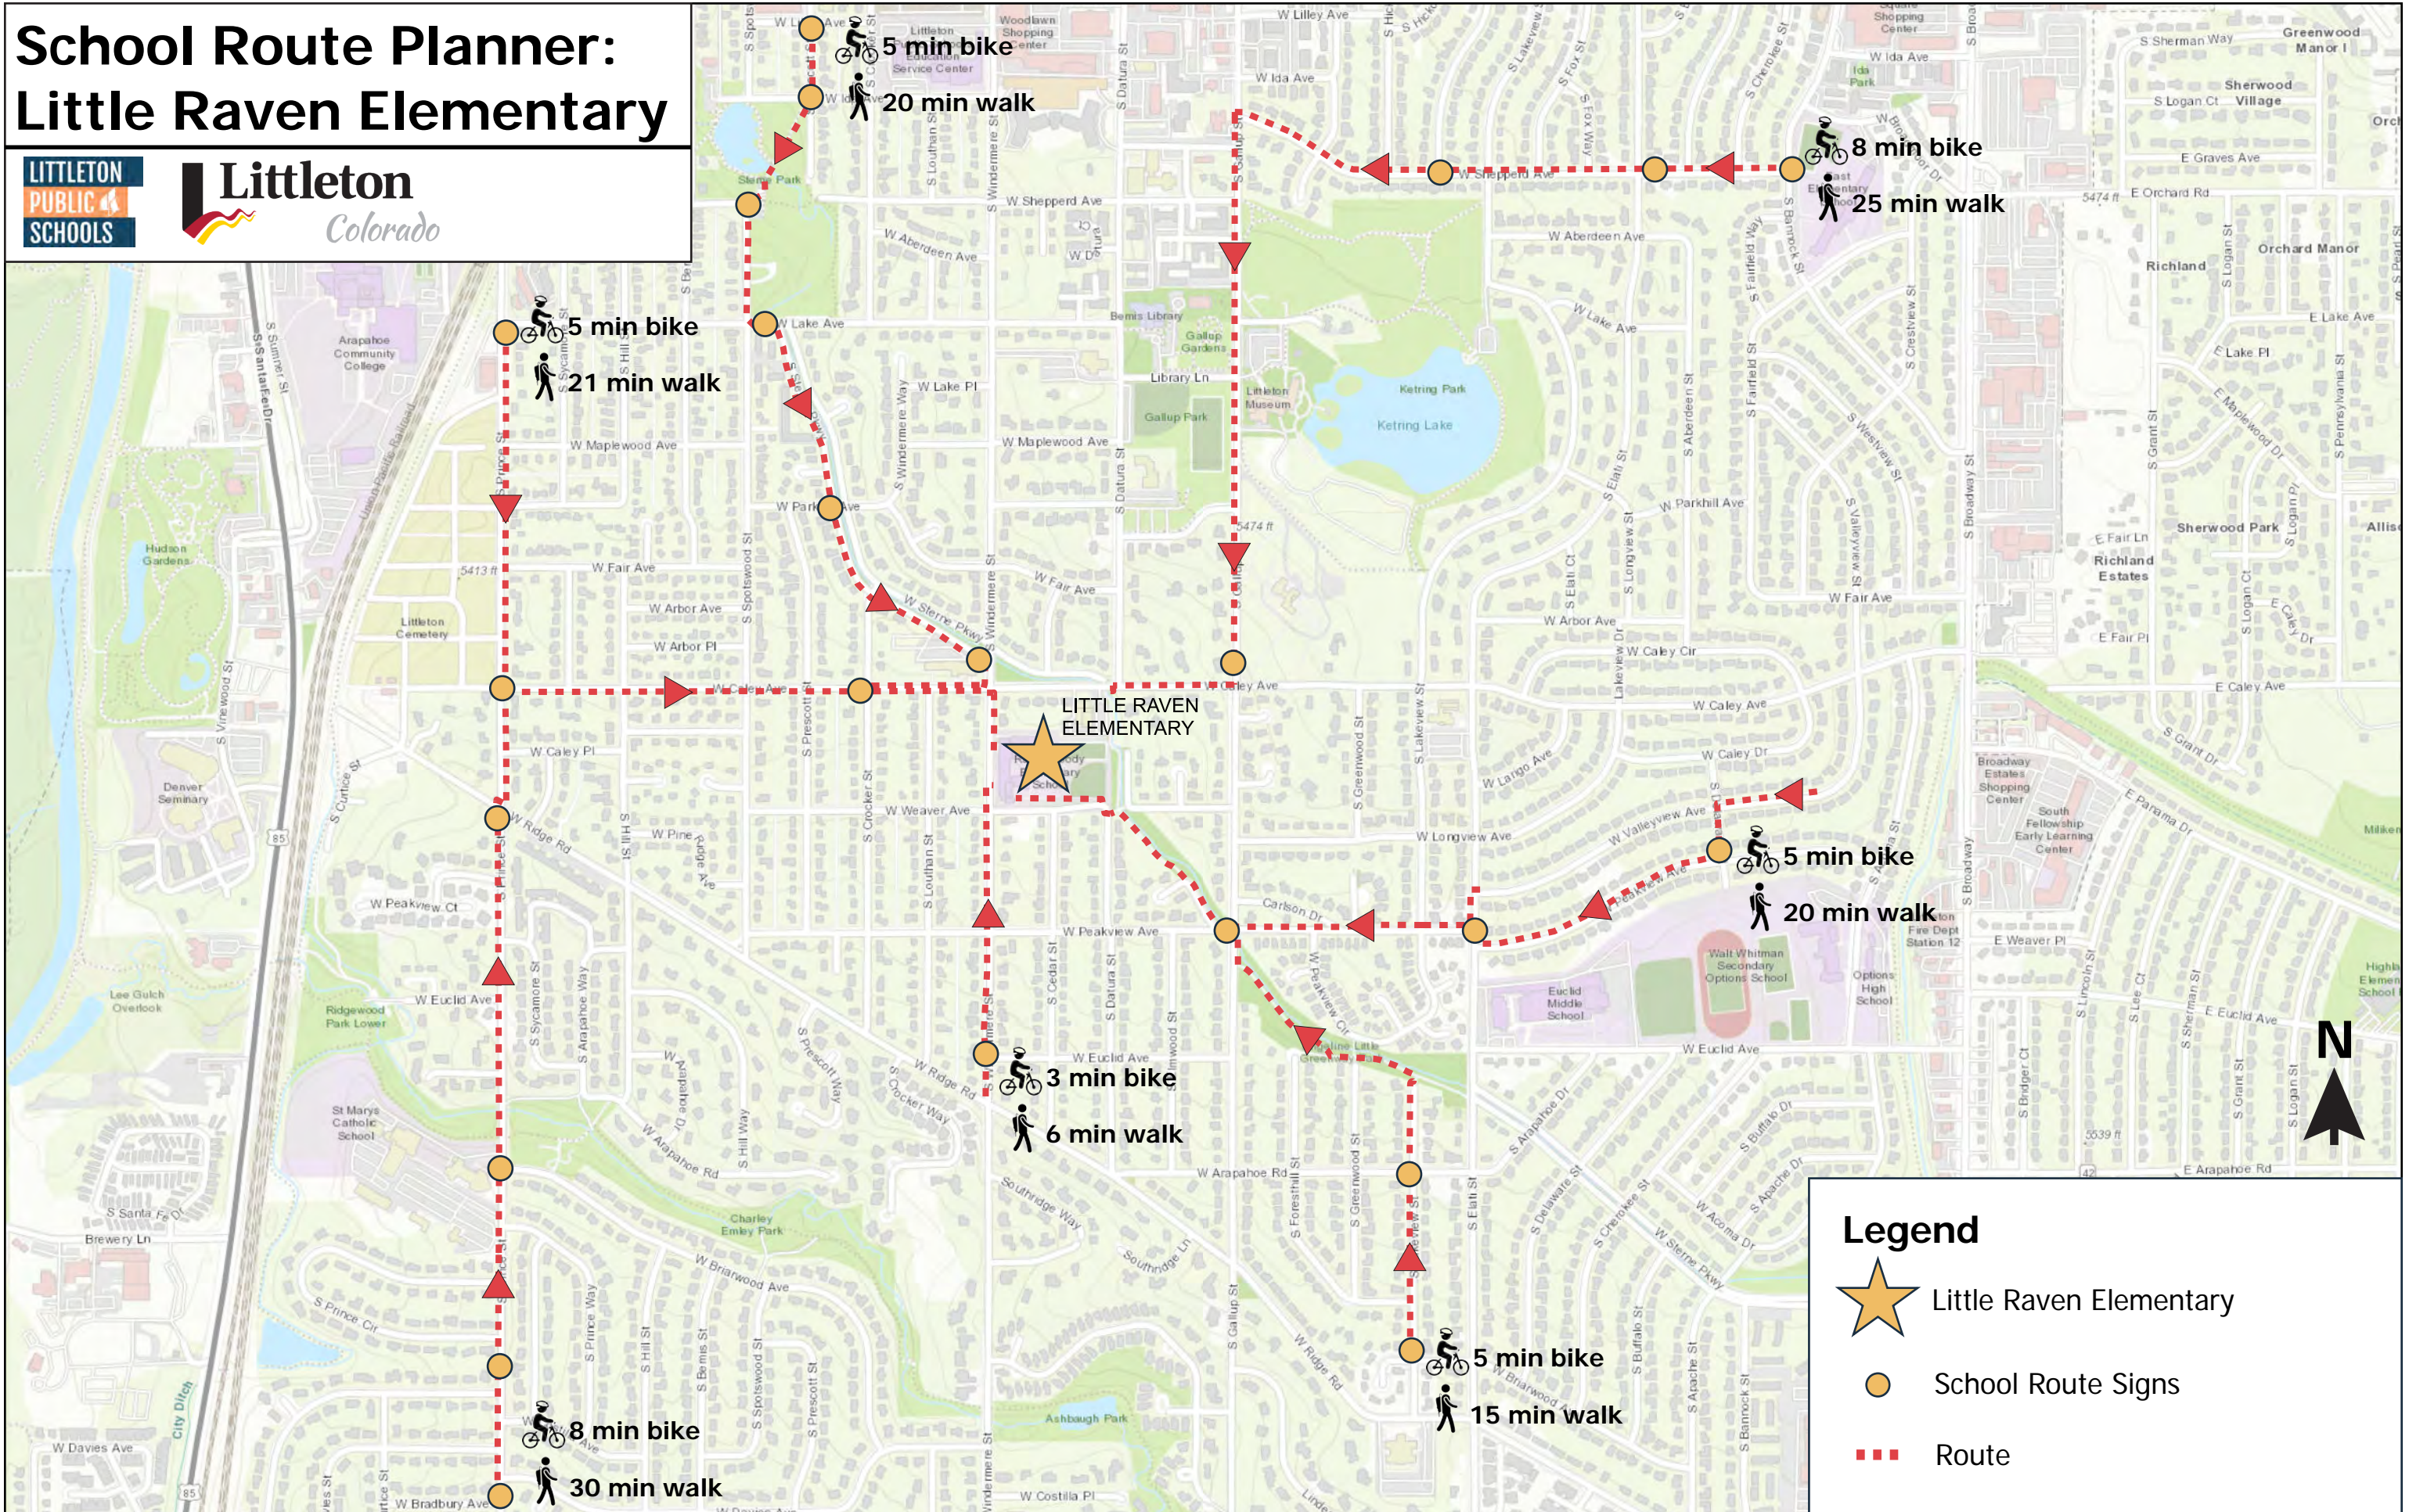

School Route Planner: Little Raven Elementary

Legend

- Little Raven Elementary
- School Route Signs
- Route